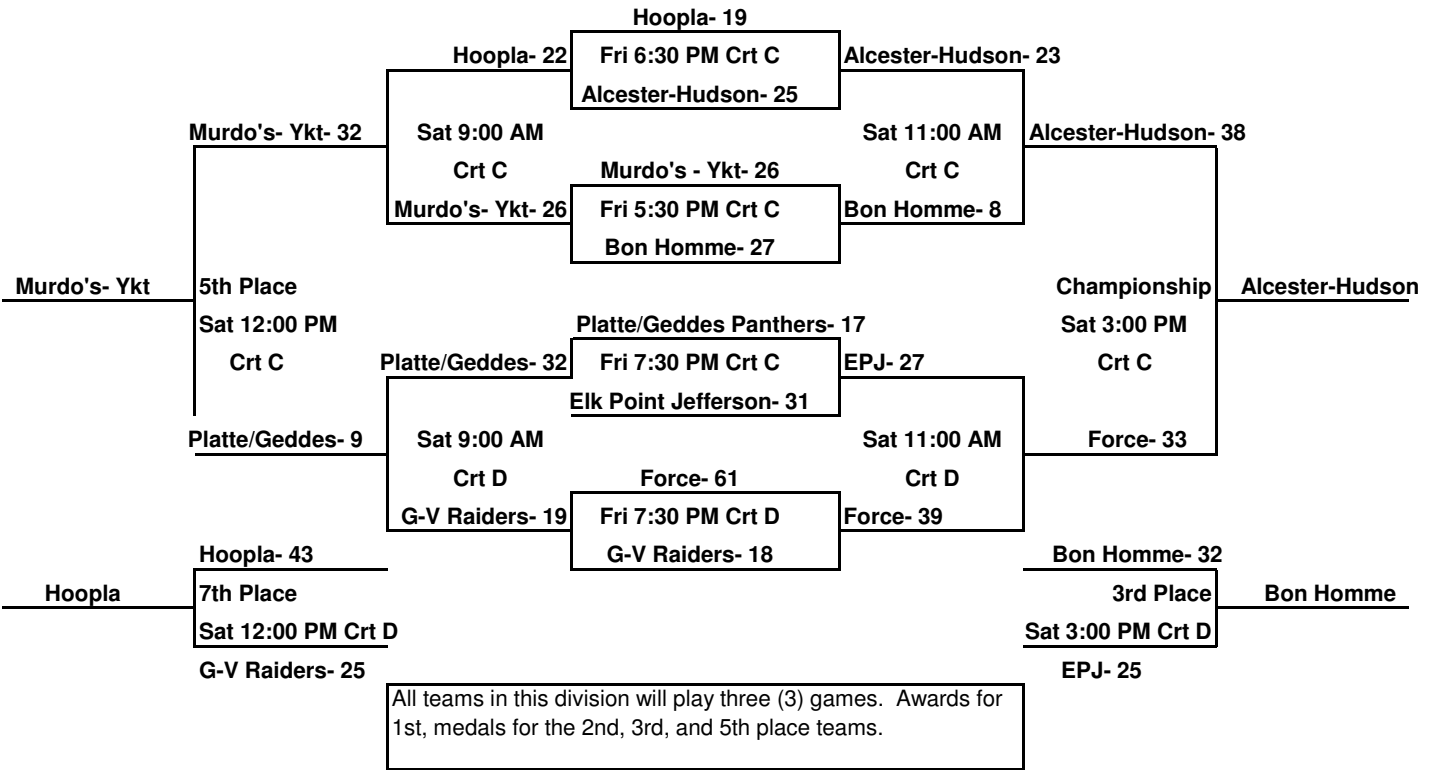

# 8th Girls Red - Willcockson Eye Associates

Location- Summit

# 8th Girls White - Yankton Medical Clinic

## Location - Summit

2 Points

All teams in this division will play three (3) games. Awards for 1st, medals for 2nd & 3rd place teams. Places are determined by total points. Two (2) points for a win, zero (0) points for a loss. If tie breaker is needed (1) head to head, (2) total points scored by opponents in 3 games, (3) coin flip.